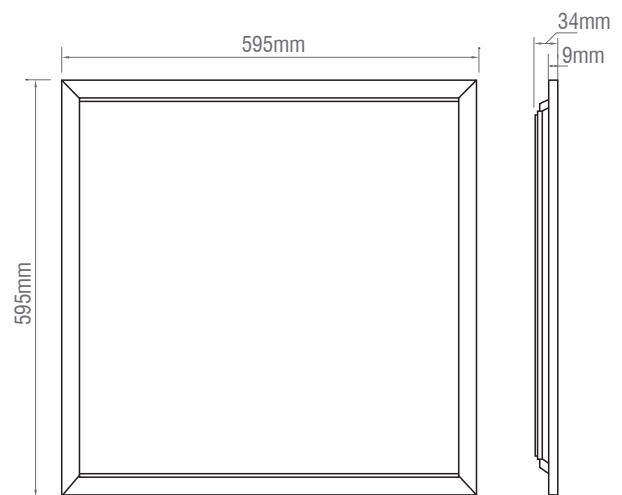

92543

Stratus CCT

FEATURES

- 5 years (2 years + 3 years) extended warranty
- White paint & opal plastic finish
- Constructed from aluminium alloy & steel & polystyrene
- For use in T-bar ceilings
- TPB rated
- Loop in/out driver, fast fix

SPEC DATA

Product Wattage:	40W
Product Lumen:	4000
Lumen/W:	100
Kelvin:	3000/4000/6000
Energy Rating:	A+
Dimmable:	No
Beam Angle:	120°
Operational Voltage:	27-42V
Power Factor:	> 0.9
CRI:	> 80
Lifetime (Hours):	50000
LED Type:	SMD
LED Brand:	San'an
SDCM:	≤4
Driver Type:	Constant Current 1000mA
Product Voltage:	220-240
Hertz:	50/60
Surge Protection (KV):	1
Operating Temp:	-10 to 40 Degree
IP Rating:	44
Product Weight (KG):	2
Class:	2